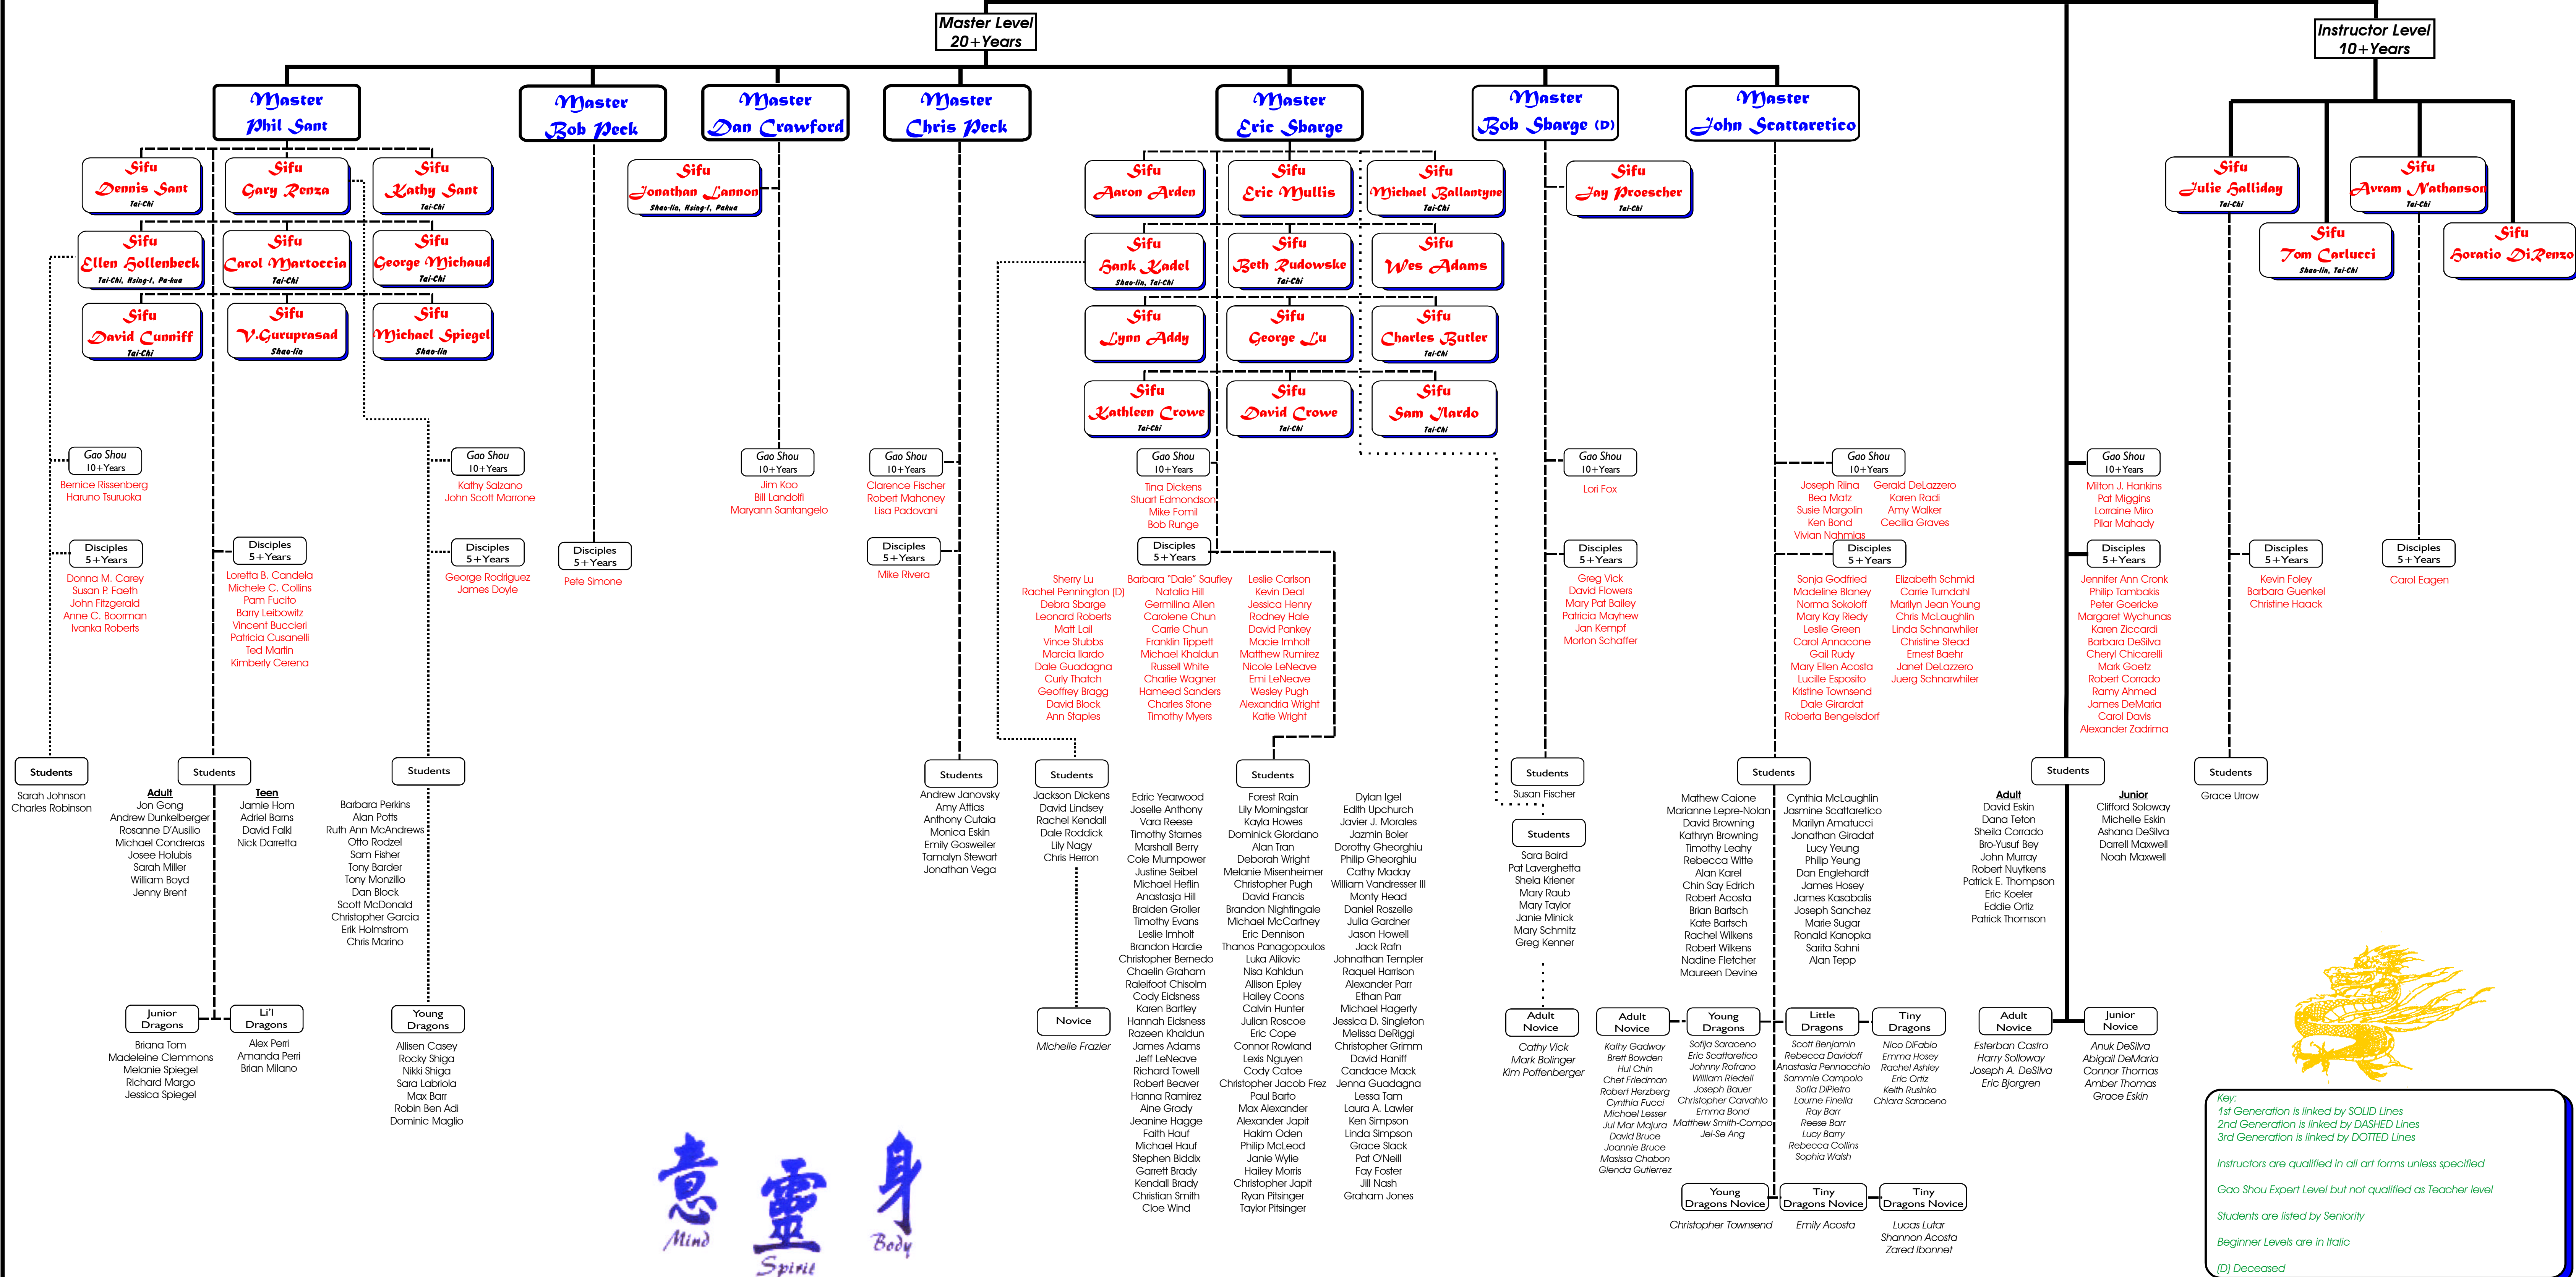

American Center For Chinese Studies

FAMILY TREE

February 9, 2008
Year of the Rat

Key:
 1st Generation is linked by SOLID Lines
 2nd Generation is linked by DASHED Lines
 3rd Generation is linked by DOTTED Lines
 Instructors are qualified in all art forms unless specified
 Gao Shou Expert Level but not qualified as Teacher level
 Students are listed by Seniority
 Beginner Levels are in Italic
 (D) Deceased